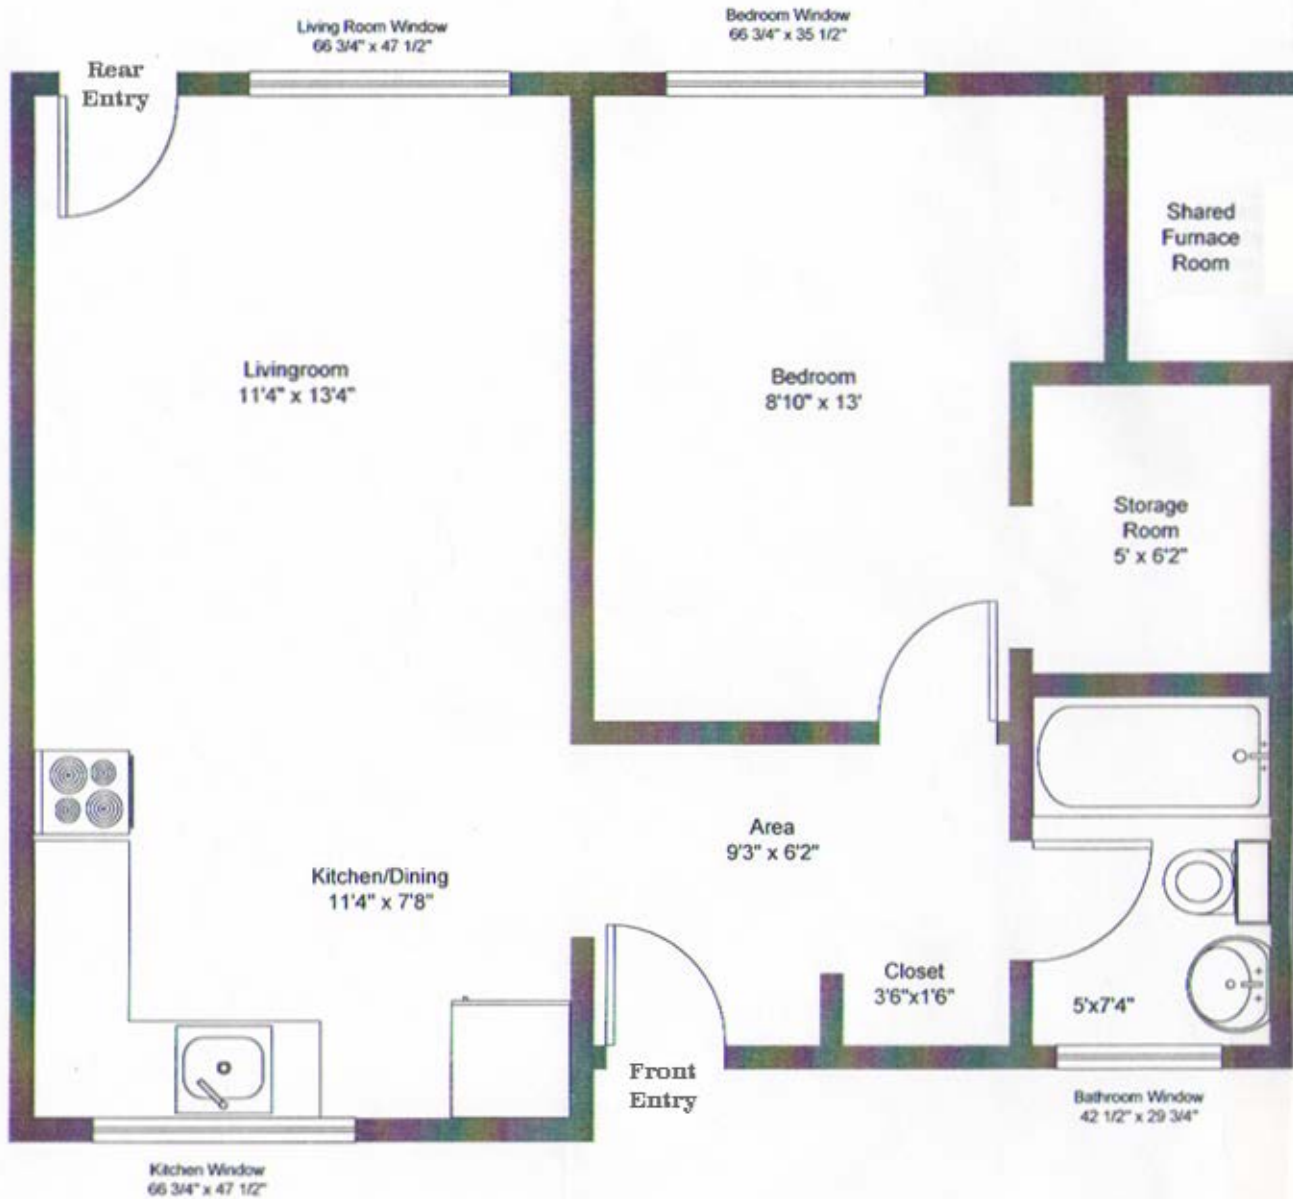

Aprox. floor size
520 sq.ft.

All window dimensions
include casing

This is a typical unit
on Jubilee Crescent.
On the right, the
neighbouring unit is
attached and is the
mirror image of this
floor plan.

Jubilee Crescent Floor Plan